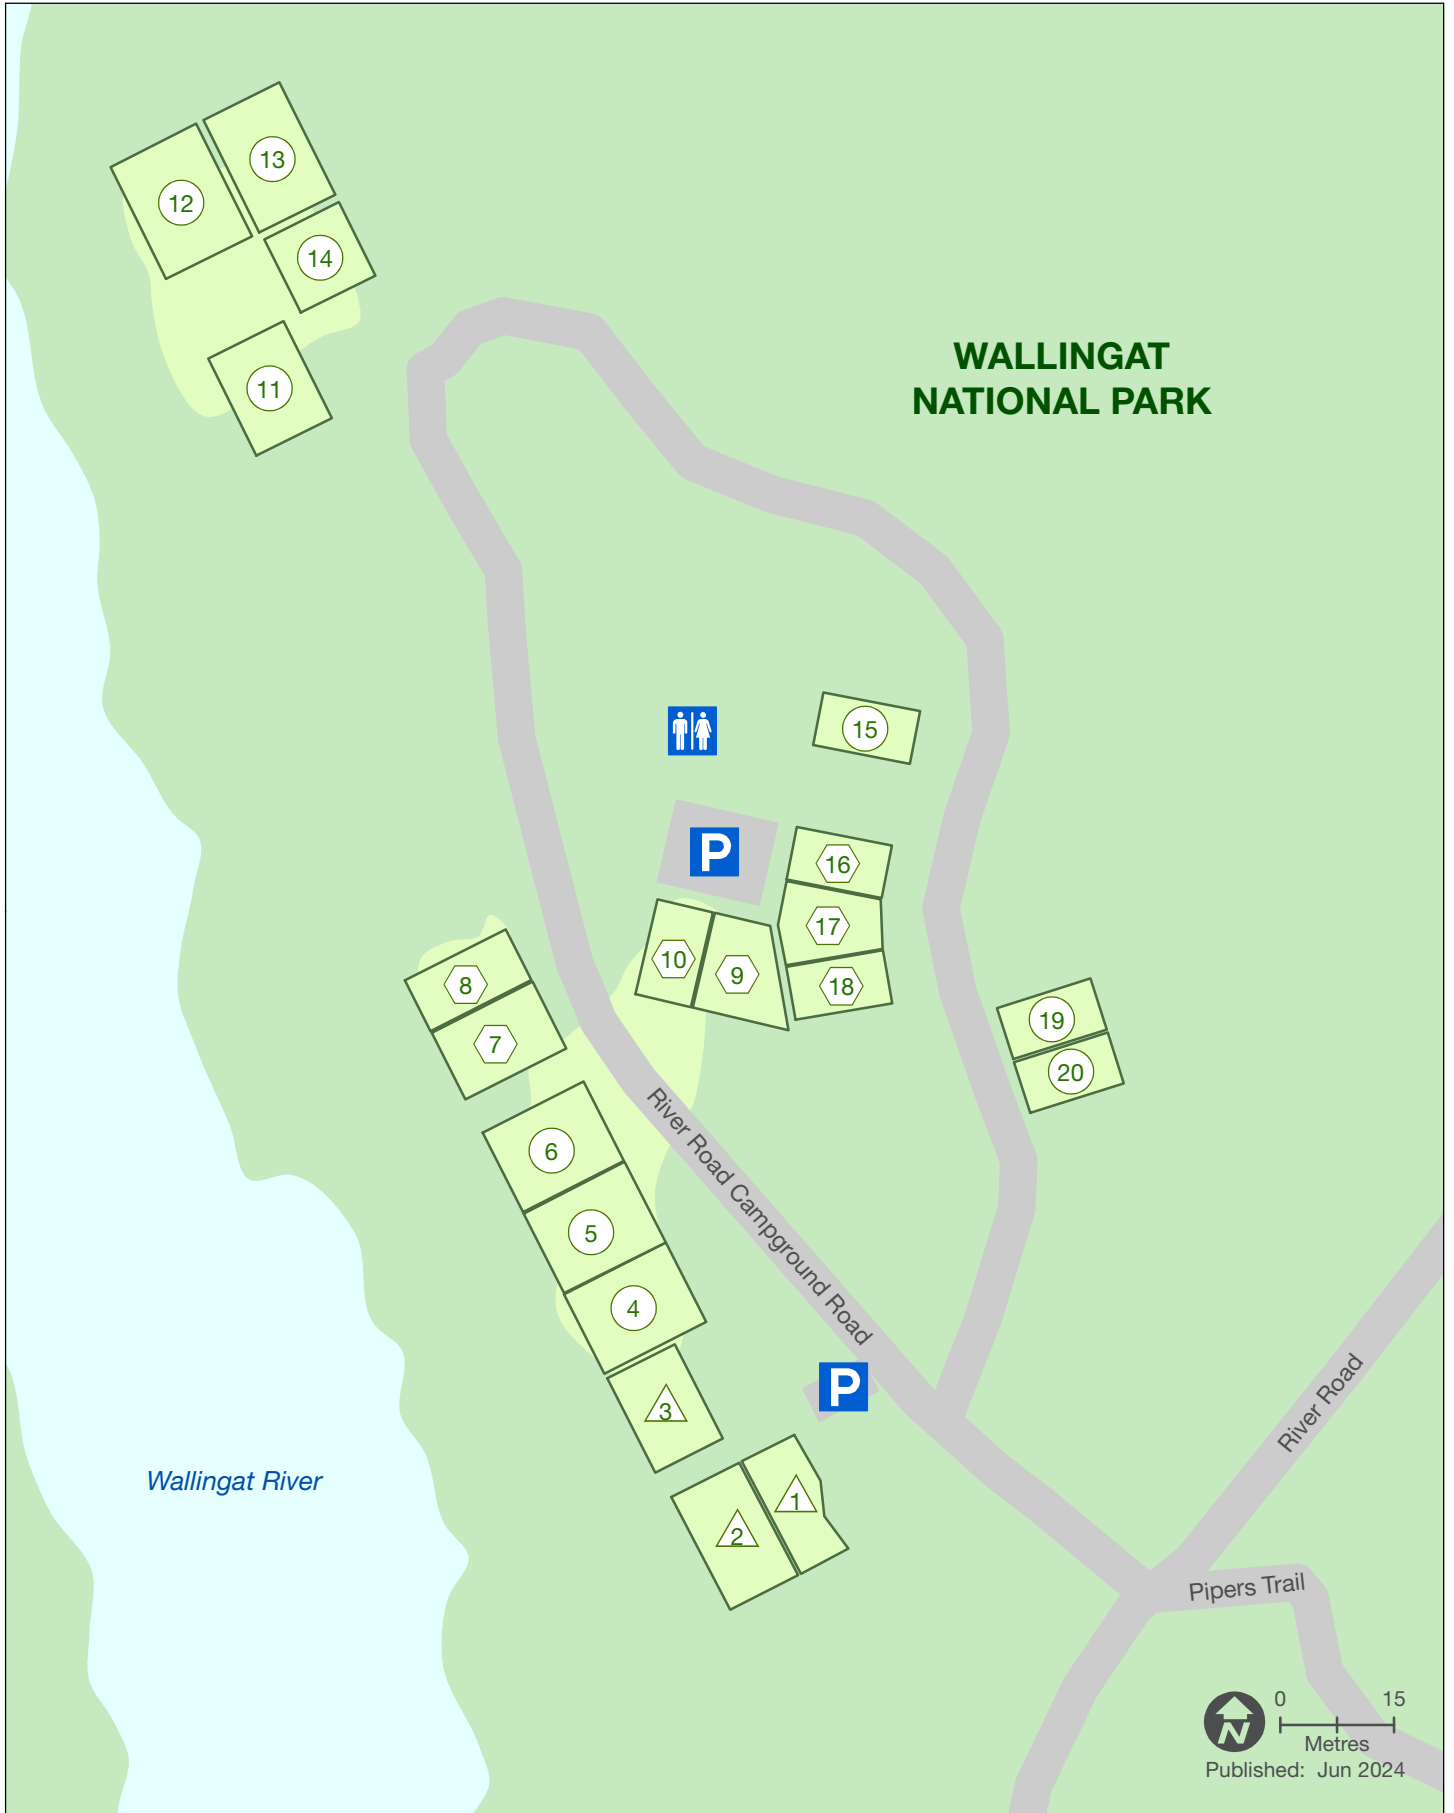

# Wallingat National Park

Wallingat River campground

- Tent only
- Large site over 4.6m
- Medium site up to 4.6m
- Parking
- Toilet

0 15  
Metres  
Published: Jun 2024